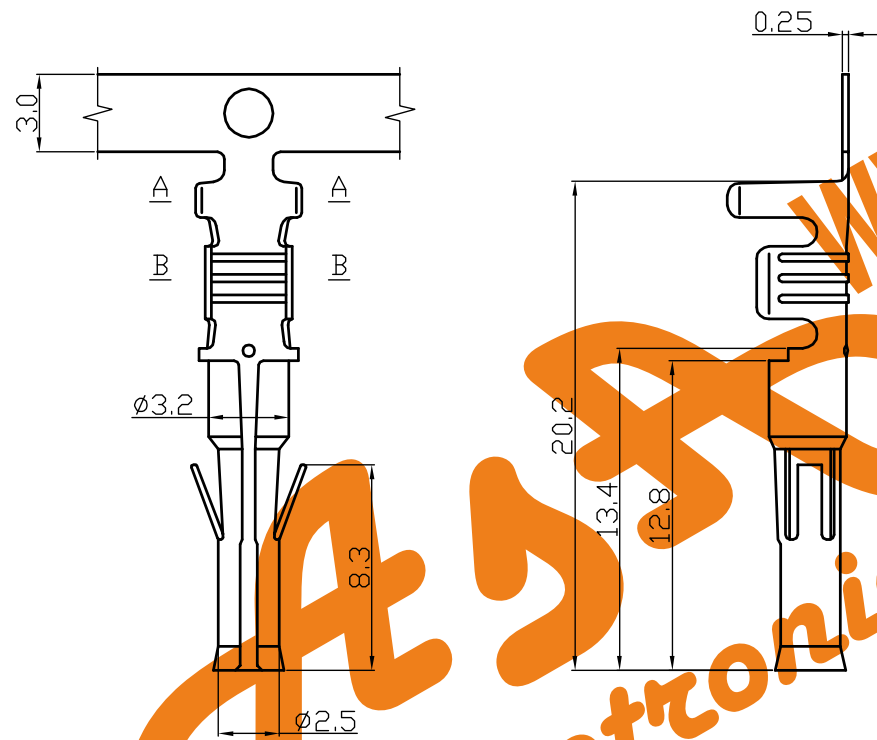

L6.2 Type Terminal - Y

WWW.ASA-Elec.com
 ASA Electronic

 WWW.ASA-Elec.com

ASA Electronic Co.

Tel : (+98) 21 66 73 56 82 Mob : (+98) 912 03 161 02

Terminal		Phospher Bronze	1			
No.	Item/Material No.	Material	QTY	Remark		
Unmarked Tolerance						
		Unit	Scale	Design Unit	Size	Part No.
		mm	—	Metric	A4	
Draw	Review	Approve	Material	Drawing No.	Part No.	
			Item	L6.2-YT		