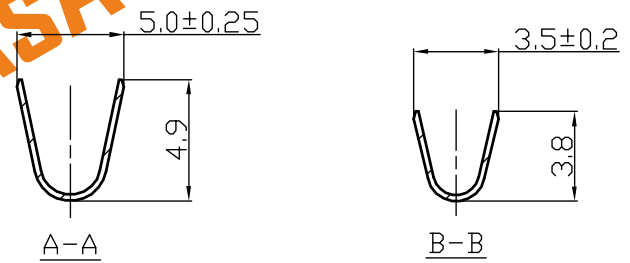

L6.2 Type Terminal - Y

WWW.ASA-Elec.com
 ASA Electronic

 WWW.ASA-Elec.com

ASA Electronic Co.

Tel : (+98) 21 66 73 56 82 Mob : (+98) 912 03 161 02

Terminal		Phospher Bronze	1			
No.	Item/Material No.	Material	QTY	Remark		
Unmarked Tolerance						
		Unit	Scale	Design Unit	Size	Part No.
		mm	—	Metric	A4	
Draw	Review	Approve	Material	Drawing No.	Part No.	
			Item	L6.2-YT		